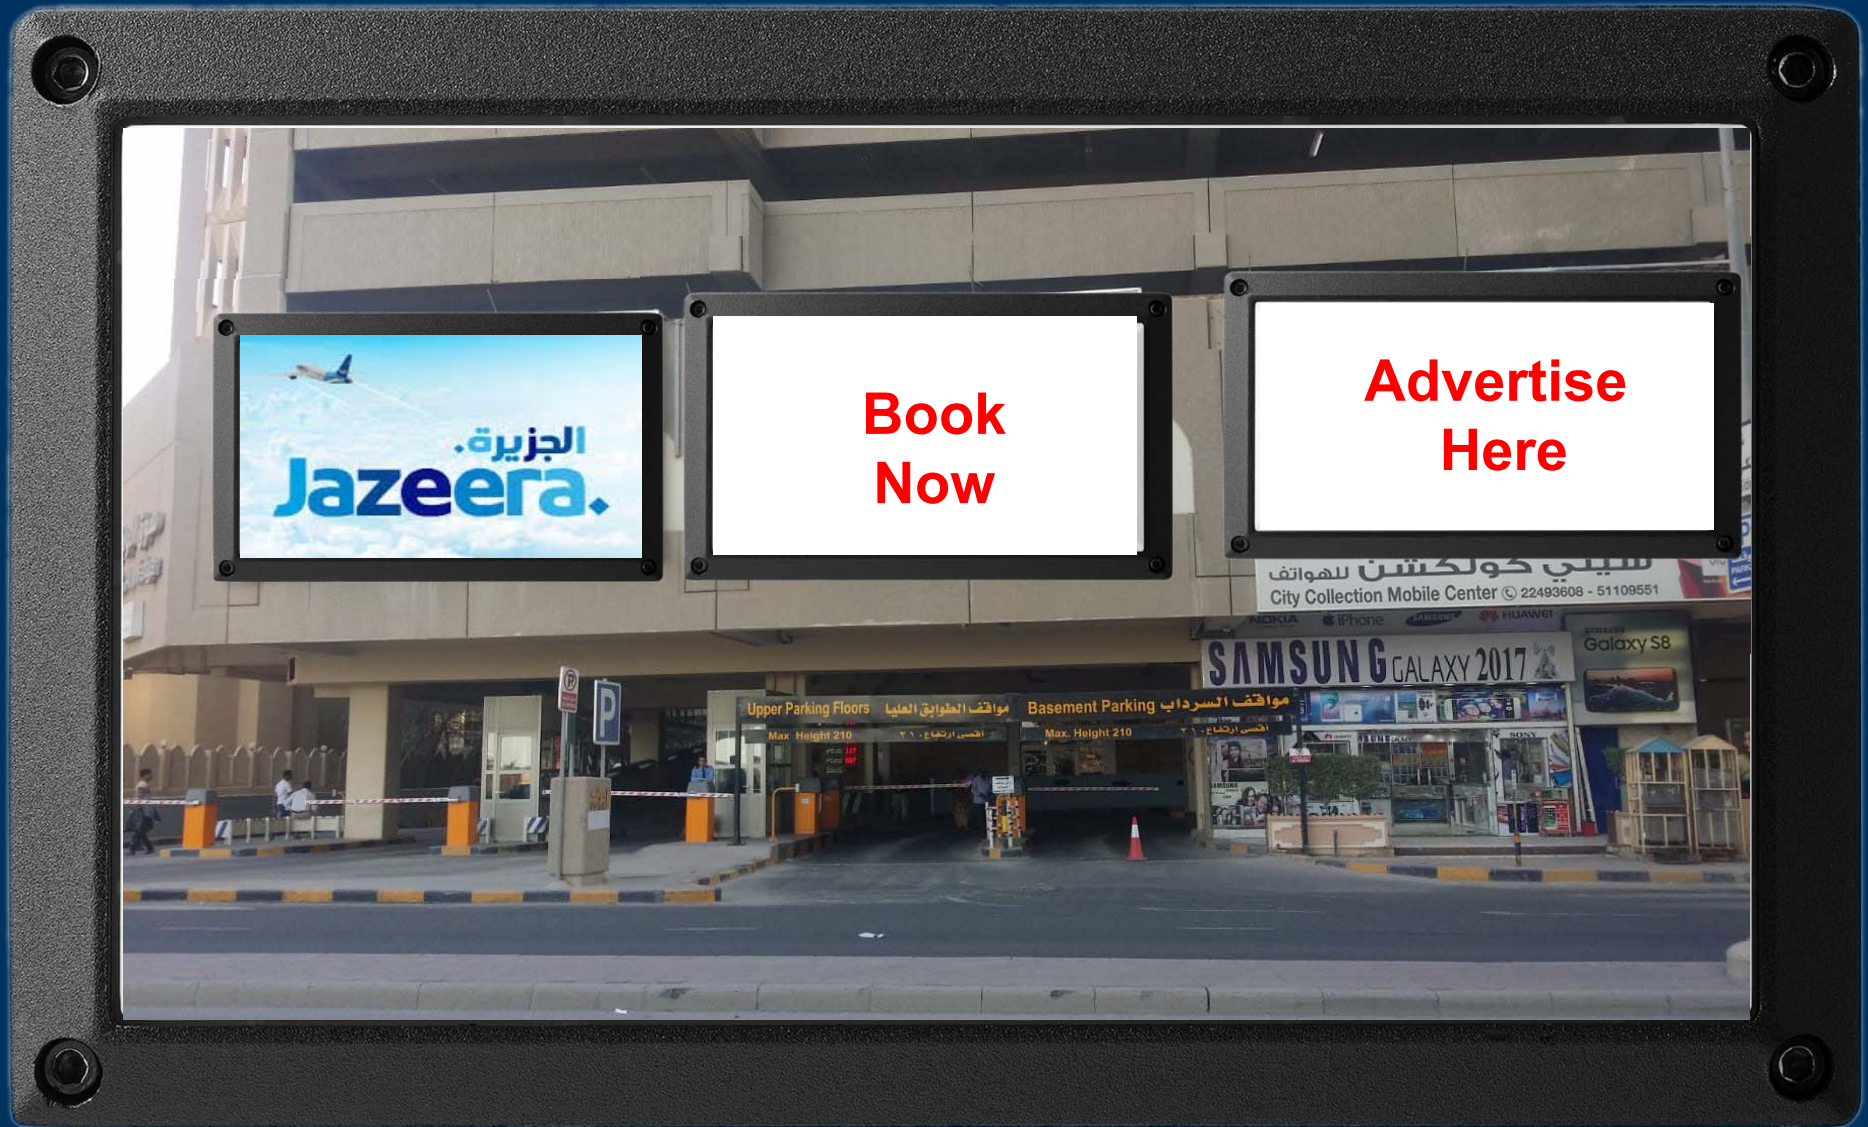

Advertising

Opportunity...

Location

Souk Al Watiya Light Box

Size: 8.5m x 5m

-  The complex is located in Kuwait City, Abu Bakr Street, Next to Sheraton Hotel.
-  Facing the complex is a car parking ground (10,000m²) that obtains daily over 1,500 cars. Individuals parking there come to business towers around the area (like Panasonic Tower, Al Nassar Tower, HSBC Tower), NBK branch which is facing the sign and to shop at **Souk Al Watiya**.
-  At weekends and holidays the area is packed with people from different nationalities.
-  The area is also a destination for Asians who gather there for different reasons whether shopping, transferring money or only to mingle with the community.
-  Such advertising location could best fit for the following categories: Money Exchange – Airlines - Hypermarkets – Online Services - Telecom – Food and other categories...