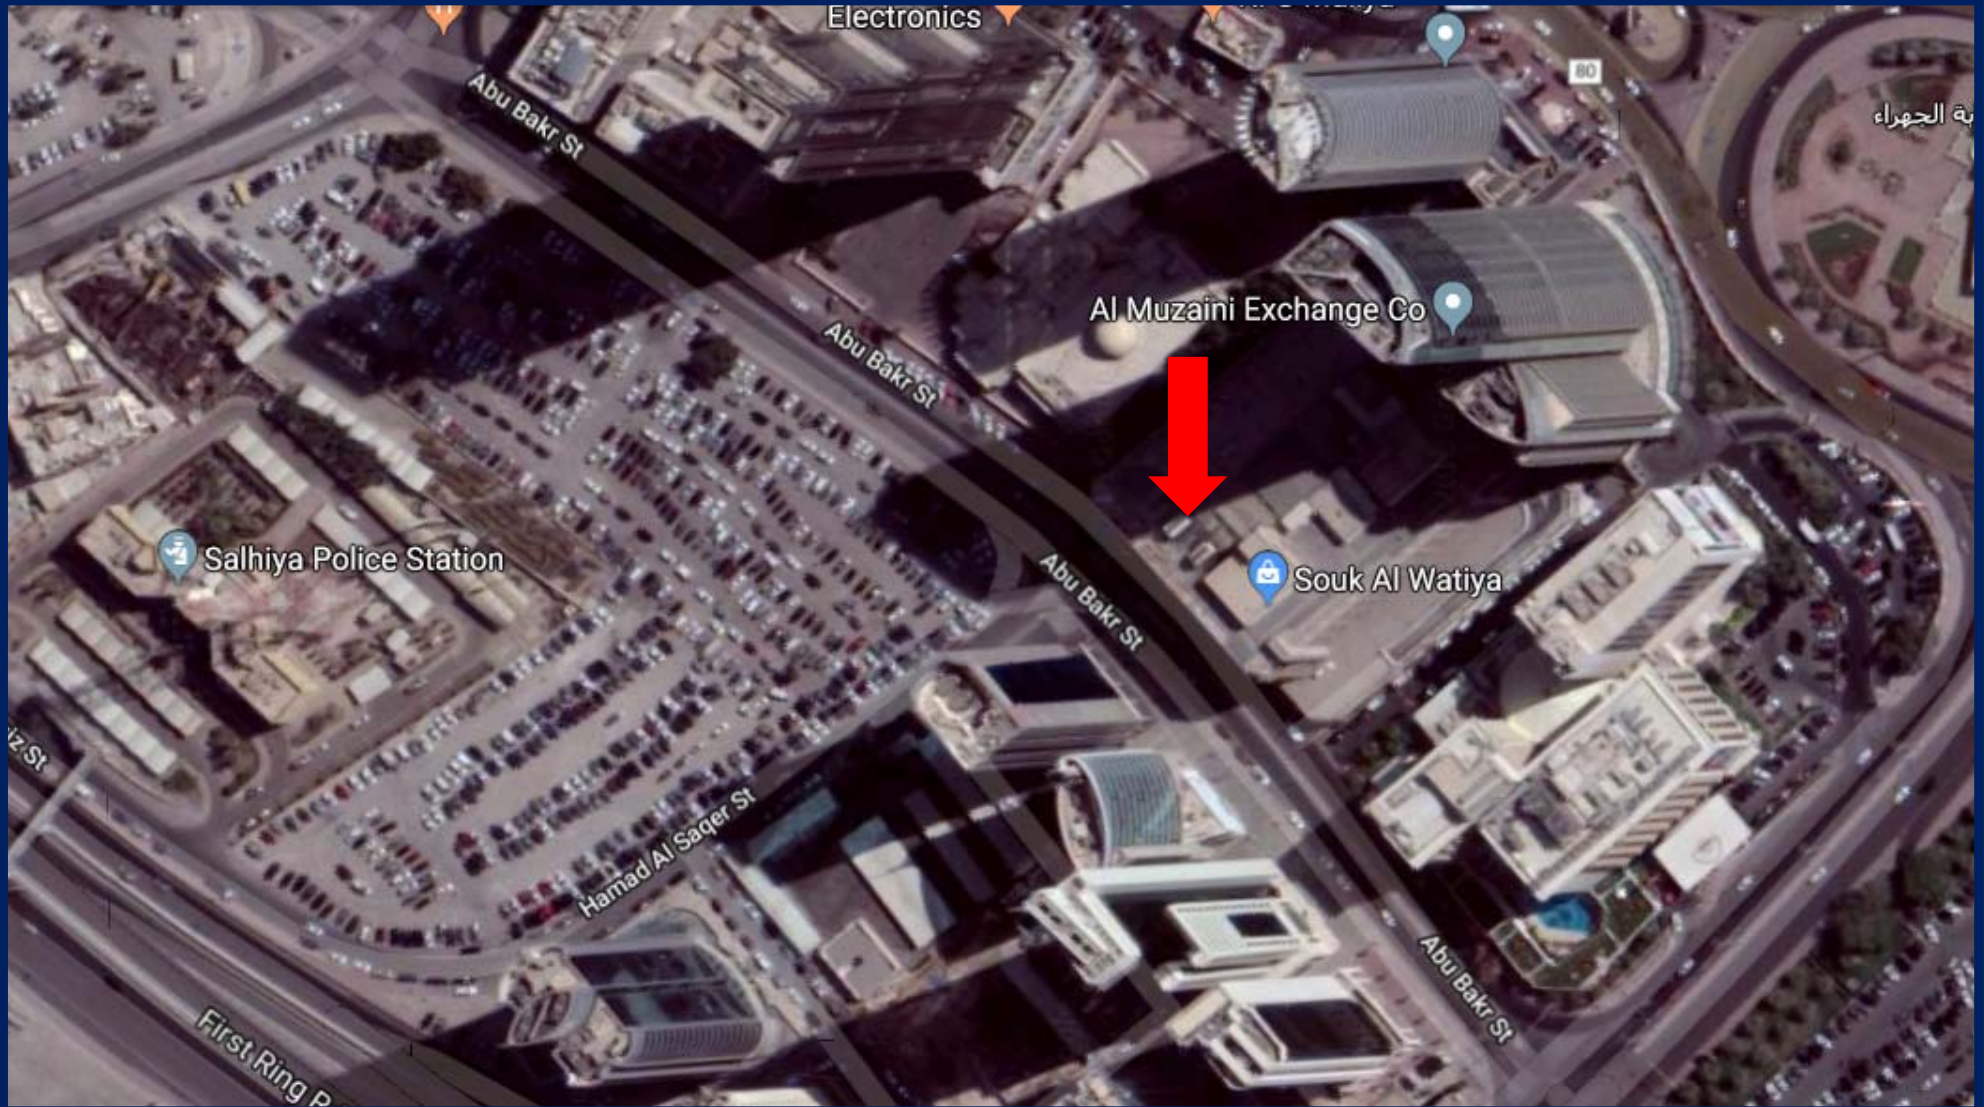

Advertising

Opportunity...

Location

Souk Al Watiya Light Box

Size: 8.5m x 5m

-  The complex is located in Kuwait City, Abu Bakr Street, Next to Sheraton Hotel.
-  Facing the complex is a car parking ground (10,000m²) that obtains daily over 1,500 cars. Individuals parking there come to business towers around the area (like Panasonic Tower, Al Nassar Tower, HSBC Tower), NBK branch which is facing the sign and to shop at **Souk Al Watiya**.
-  At weekends and holidays the area is packed with people from different nationalities.
-  The area is also a destination for Asians who gather there for different reasons whether shopping, transferring money or only to mingle with the community.
-  Such advertising location could best fit for the following categories: Money Exchange – Airlines - Hypermarkets – Online Services - Telecom – Food and other categories...